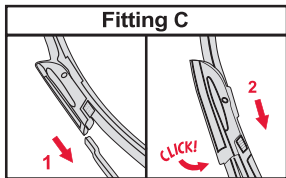

Standard Blades

STANDARD BLADE WITH MULTICLIP	STANDARD BLADE BAYONET AND HOOK CONNECTOR	STANDARD BLADE WITH TWIN-SCREW CONNECTOR	
<p data-bbox="148 459 346 526">How to replace the blade</p> <p data-bbox="148 537 231 571">Hook</p>  <p data-bbox="148 1097 280 1153">Multi Clip 9x3 mm 9x4 mm</p>	<p data-bbox="479 459 677 526">How to replace the blade</p> <p data-bbox="479 537 627 571">Bayonet</p>  <p data-bbox="479 985 611 1030">A Hook</p>  <p data-bbox="479 1456 611 1500">B Hook</p> 	<p data-bbox="809 459 1007 526">How to replace the blade</p> <p data-bbox="809 537 958 571">Twin-screw</p> 	<p data-bbox="1139 459 1338 526">How to replace the blade</p> <p data-bbox="1139 537 1288 571">Twin-screw</p> 

FLAT BLADES: RETROFIT

Wiper Blades | Fitting instructions

GB

Hybrid Blades

<p>How to detach the old blade</p> <ol style="list-style-type: none">   <p>How to attach the new blade</p> <ol style="list-style-type: none">    	<p>Place the wiper arm over the picture to determine the size</p>  <p>7 mm 9x3=>No need to change clip (Go to "How to install blade")</p> <p>11 mm 9x4=>Change to attached adaptor (Go to "How to change clip")</p>	<p>How to change the clip</p> <ol style="list-style-type: none">        	<p>How to install the blade</p> <ol style="list-style-type: none">    
---	---	--	--