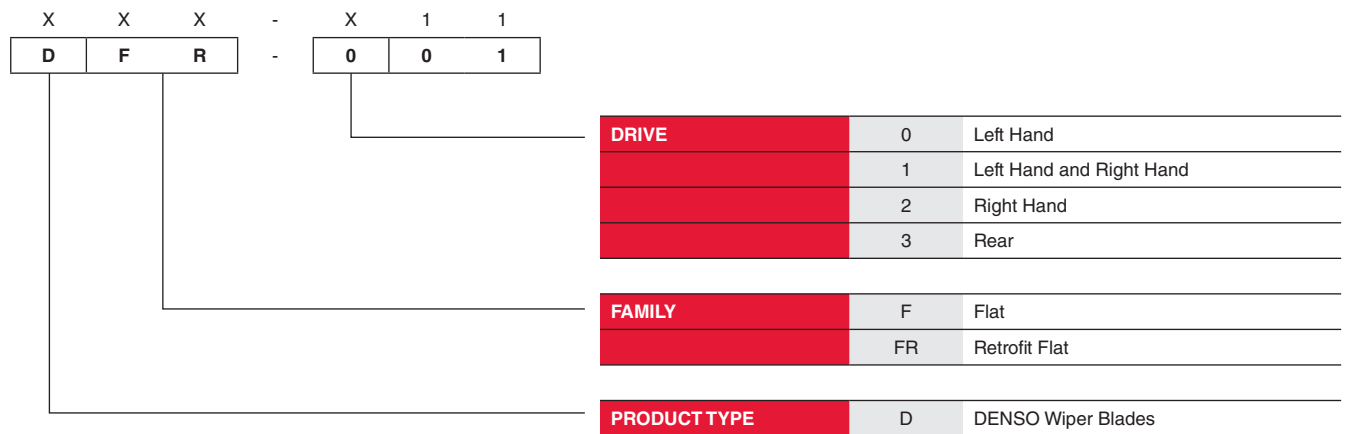

Wiper Blades | Identification Table

GB

Wiper Blade Part Number Key

Flat Blades