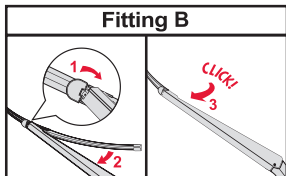

Standard Blades

STANDARD BLADE WITH MULTICLIP	STANDARD BLADE BAYONET AND HOOK CONNECTOR	STANDARD BLADE WITH TWIN-SCREW CONNECTOR	
<p data-bbox="148 459 346 526">How to replace the blade</p> <p data-bbox="148 537 231 571">Hook</p>  <p data-bbox="148 1097 280 1153">Multi Clip 9x3 mm 9x4 mm</p>	<p data-bbox="479 459 677 526">How to replace the blade</p> <p data-bbox="479 537 627 571">Bayonet</p>  <p data-bbox="479 985 611 1030">A Hook</p>  <p data-bbox="479 1456 611 1500">B Hook</p> 	<p data-bbox="809 459 1007 526">How to replace the blade</p> <p data-bbox="809 537 958 571">Twin-screw</p> 	<p data-bbox="1139 459 1338 526">How to replace the blade</p> <p data-bbox="1139 537 1288 571">Twin-screw</p> 

Wiper Blades | Fitting instructions

GB

Rear Blades

Wiper Blades

Fitting instructions

GB

Flat Blades

FLAT BLADES: OE REPLACEMENT

FLAT BLADES: RETROFIT

Wiper Blades | Fitting instructions

GB

Hybrid Blades

<p>How to detach the old blade</p> <ol style="list-style-type: none">   <p>How to attach the new blade</p> <ol style="list-style-type: none">    	<p>Place the wiper arm over the picture to determine the size</p>  <p>7 mm 9x3=>No need to change clip (Go to "How to install blade")</p> <p>11 mm 9x4=>Change to attached adaptor (Go to "How to change clip")</p>	<p>How to change the clip</p> <ol style="list-style-type: none">        	<p>How to install the blade</p> <ol style="list-style-type: none">    
---	---	--	--