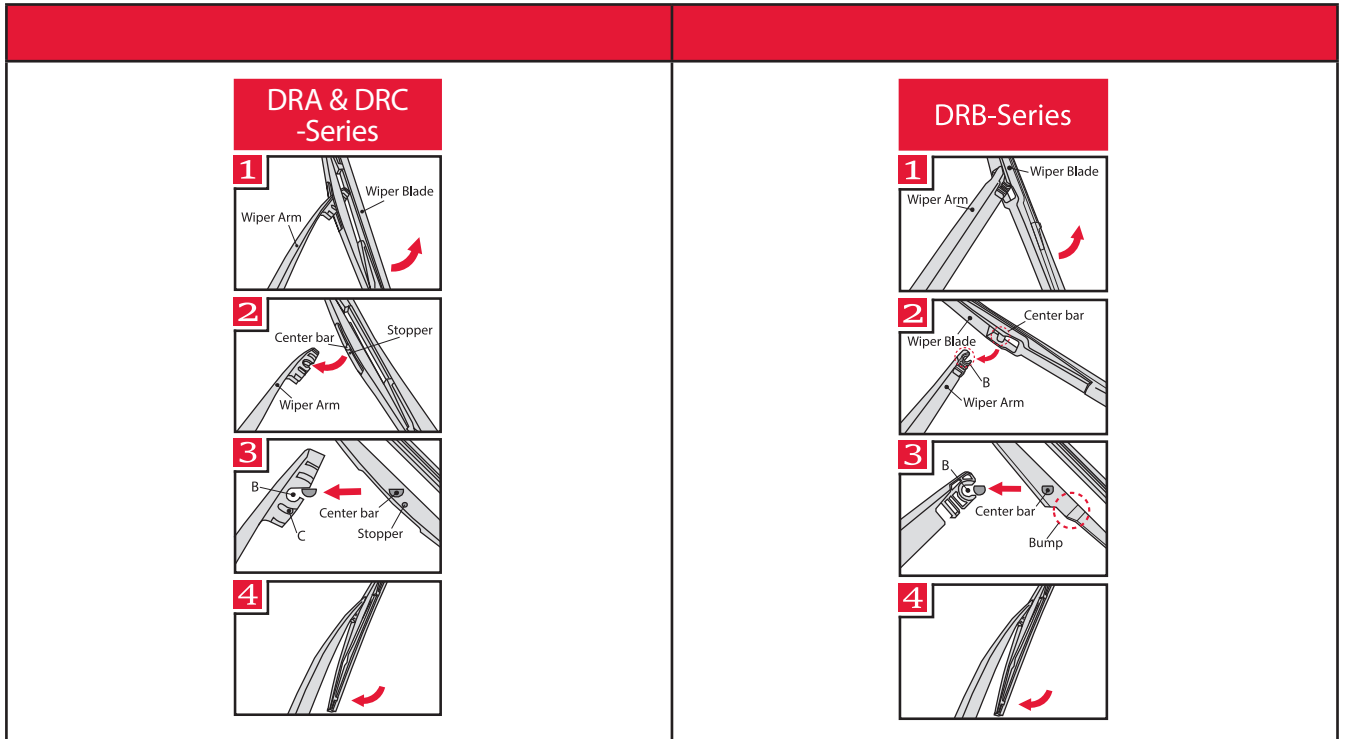

Wiper Blades | Fitting instructions

GB

Rear Blades