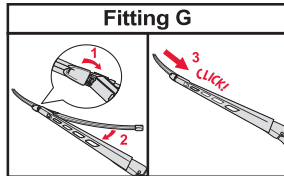

Standard Blades

STANDARD BLADE WITH MULTICLIP	STANDARD BLADE BAYONET AND HOOK CONNECTOR	STANDARD BLADE WITH TWIN-SCREW CONNECTOR	
<p data-bbox="148 459 346 526">How to replace the blade</p> <p data-bbox="148 537 231 571">Hook</p>  <p data-bbox="148 1097 280 1153">Multi Clip 9x3 mm 9x4 mm</p>	<p data-bbox="479 459 677 526">How to replace the blade</p> <p data-bbox="479 537 627 571">Bayonet</p>  <p data-bbox="479 985 611 1030">A Hook</p>  <p data-bbox="479 1456 611 1500">B Hook</p> 	<p data-bbox="809 459 1007 526">How to replace the blade</p> <p data-bbox="809 537 958 571">Twin-screw</p> 	<p data-bbox="1139 459 1338 526">How to replace the blade</p> <p data-bbox="1139 537 1288 571">Twin-screw</p> 

FLAT BLADES: RETROFIT

Wiper Blades | Fitting instructions

GB

Hybrid Blades

<p>How to detach the old blade</p> <ol style="list-style-type: none">   <p>How to attach the new blade</p> <ol style="list-style-type: none">    	<p>Place the wiper arm over the picture to determine the size</p>  <p>7 mm 9x3=>No need to change clip (Go to "How to install blade")</p> <p>11 mm 9x4=>Change to attached adaptor (Go to "How to change clip")</p>	<p>How to change the clip</p> <ol style="list-style-type: none">        	<p>How to install the blade</p> <ol style="list-style-type: none">    
---	---	--	--