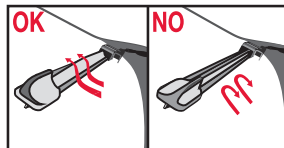

Wiper Blades

Fitting instructions

GB

Flat Blades