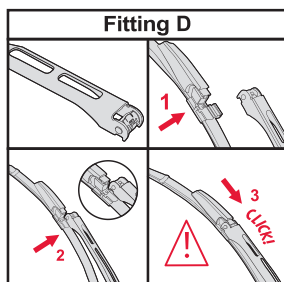

FLATBLADES: OE-ERSATZ

RETROFIT-FLATBLADES