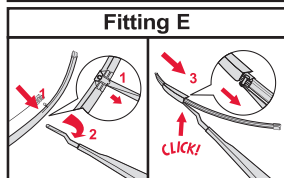

Standard Blades

STANDARD BLADE WITH MULTICLIP	STANDARD BLADE BAYONET AND HOOK CONNECTOR	STANDARD BLADE WITH TWIN-SCREW CONNECTOR	
<p data-bbox="148 459 346 526">How to replace the blade</p> <p data-bbox="148 537 231 571">Hook</p>  <p data-bbox="148 1097 280 1153">Multi Clip 9x3 mm 9x4 mm</p>	<p data-bbox="479 459 677 526">How to replace the blade</p> <p data-bbox="479 537 627 571">Bayonet</p>  <p data-bbox="479 985 611 1030">A Hook</p>  <p data-bbox="479 1456 611 1500">B Hook</p> 	<p data-bbox="809 459 1007 526">How to replace the blade</p> <p data-bbox="809 537 958 571">Twin-screw</p> 	<p data-bbox="1139 459 1338 526">How to replace the blade</p> <p data-bbox="1139 537 1288 571">Twin-screw</p> 

Wiper Blades | Fitting instructions

GB

Rear Blades

Wiper Blades

Fitting instructions

GB

Flat Blades

FLAT BLADES: OE REPLACEMENT

FLAT BLADES: RETROFIT

Wiper Blades | Fitting instructions

GB

Hybrid Blades

<p>How to detach the old blade</p> <ol style="list-style-type: none">   <p>How to attach the new blade</p> <ol style="list-style-type: none">    	<p>Place the wiper arm over the picture to determine the size</p>  <p>7 mm 9x3=>No need to change clip (Go to "How to install blade")</p> <p>11 mm 9x4=>Change to attached adaptor (Go to "How to change clip")</p>	<p>How to change the clip</p> <ol style="list-style-type: none">        	<p>How to install the blade</p> <ol style="list-style-type: none">    
---	---	--	--