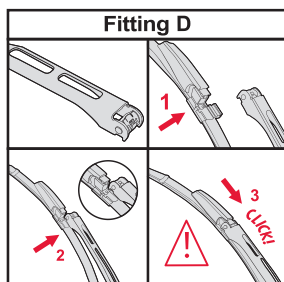

Standard Blades

STANDARD BLADE WITH MULTICLIP	STANDARD BLADE BAYONET AND HOOK CONNECTOR	STANDARD BLADE WITH TWIN-SCREW CONNECTOR	
<p data-bbox="148 459 346 526">How to replace the blade</p> <p data-bbox="148 537 231 571">Hook</p>  <p data-bbox="148 1097 280 1153">Multi Clip 9x3 mm 9x4 mm</p>	<p data-bbox="479 459 677 526">How to replace the blade</p> <p data-bbox="479 537 627 571">Bayonet</p>  <p data-bbox="479 985 611 1030">A Hook</p>  <p data-bbox="479 1456 611 1500">B Hook</p> 	<p data-bbox="809 459 1007 526">How to replace the blade</p> <p data-bbox="809 537 958 571">Twin-screw</p> 	<p data-bbox="1139 459 1338 526">How to replace the blade</p> <p data-bbox="1139 537 1288 571">Twin-screw</p> 

FLAT BLADES: RETROFIT

Wiper Blades | Fitting instructions

GB

Hybrid Blades

<p>How to detach the old blade</p> <ol style="list-style-type: none">   <p>How to attach the new blade</p> <ol style="list-style-type: none">    	<p>Place the wiper arm over the picture to determine the size</p>  <p>7 mm 9x3=>No need to change clip (Go to "How to install blade")</p> <p>11 mm 9x4=>Change to attached adaptor (Go to "How to change clip")</p>	<p>How to change the clip</p> <ol style="list-style-type: none">        	<p>How to install the blade</p> <ol style="list-style-type: none">    
---	---	--	--