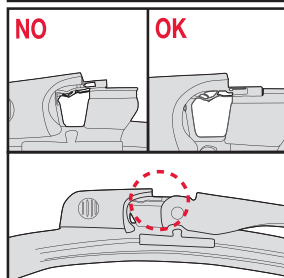

Standard Blades

STANDARD BLADE WITH MULTICLIP	STANDARD BLADE BAYONET AND HOOK CONNECTOR	STANDARD BLADE WITH TWIN-SCREW CONNECTOR	
<p data-bbox="148 459 346 526">How to replace the blade</p> <p data-bbox="148 537 231 571">Hook</p>  <p data-bbox="148 1097 280 1153">Multi Clip 9x3 mm 9x4 mm</p>	<p data-bbox="479 459 677 526">How to replace the blade</p> <p data-bbox="479 537 627 571">Bayonet</p>  <p data-bbox="479 985 611 1030">A Hook</p>  <p data-bbox="479 1456 611 1500">B Hook</p> 	<p data-bbox="809 459 1007 526">How to replace the blade</p> <p data-bbox="809 537 958 571">Twin-screw</p> 	<p data-bbox="1139 459 1338 526">How to replace the blade</p> <p data-bbox="1139 537 1288 571">Twin-screw</p> 

FLAT BLADES: RETROFIT

Wiper Blades | Fitting instructions

GB

Hybrid Blades

<p>How to detach the old blade</p> <ol style="list-style-type: none">   <p>How to attach the new blade</p> <ol style="list-style-type: none">    	<p>Place the wiper arm over the picture to determine the size</p>  <p>7 mm 9x3=>No need to change clip (Go to "How to install blade")</p> <p>11 mm 9x4=>Change to attached adaptor (Go to "How to change clip")</p>	<p>How to change the clip</p> <ol style="list-style-type: none">        	<p>How to install the blade</p> <ol style="list-style-type: none">    
---	---	--	--