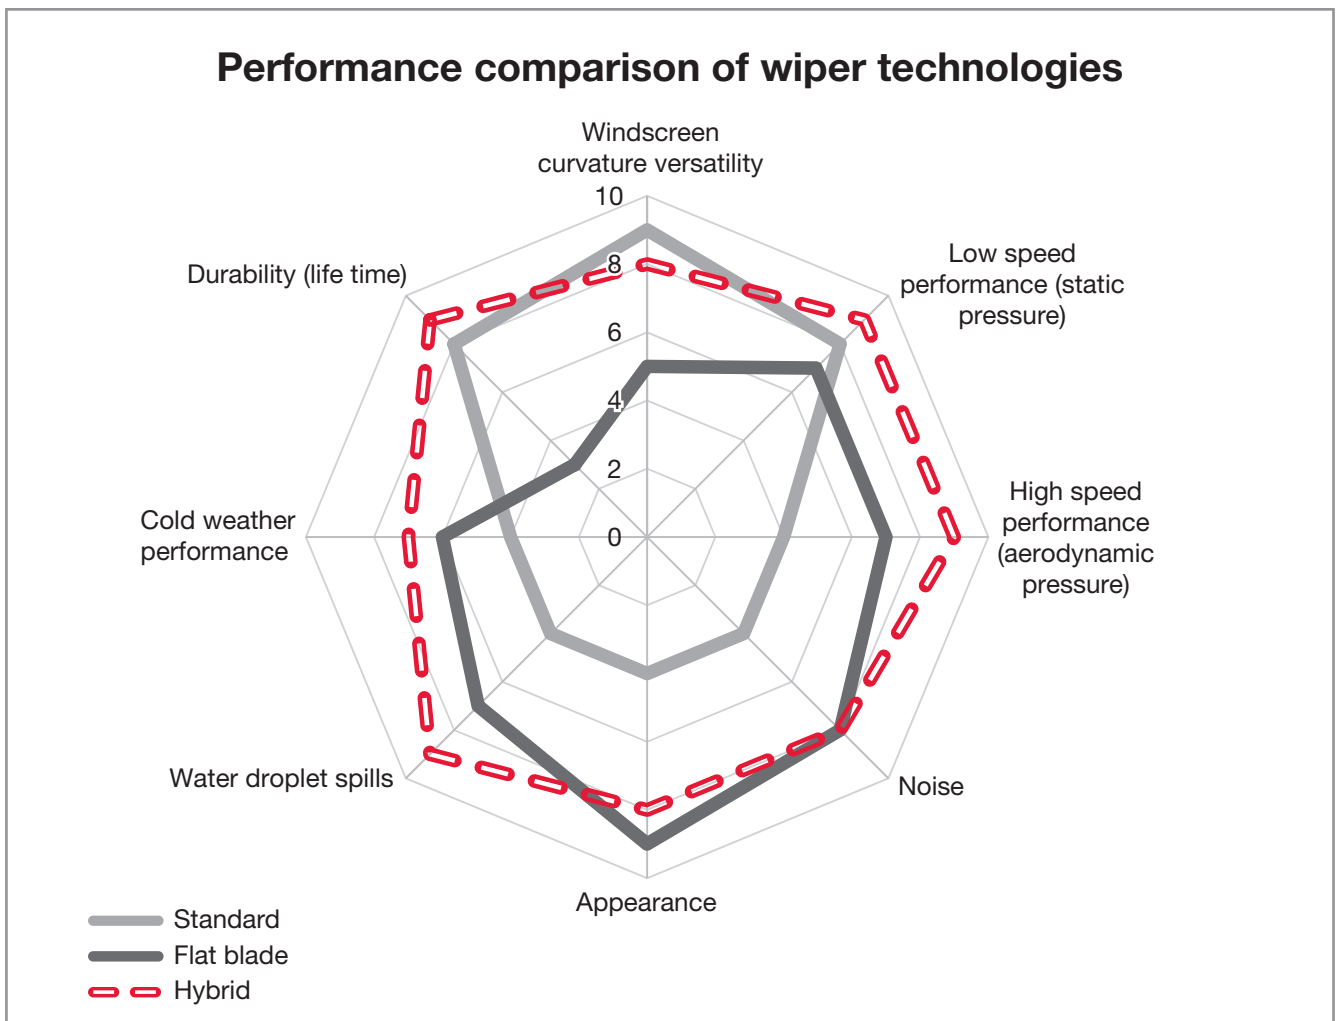

Each of the three Wiper Blade technologies in DENSO's range offers specific benefits. There are a number of industry-wide, core performance measures that differentiate each type; helping you choose the best blades for your needs:

- > **Windscreen curvature versatility:** Will the blade match both very flat windscreens and extremely curved ones? This is key for aftermarket businesses and ensuring a consolidated range
- > **Low speed performance (static pressure):** This provides the initial performance parameter
- > **High speed performance (aerodynamic pressure):** Essential for premium sector cars, and vehicles that are often driven on motorways
- > **Noise:** Are the blades noisy during use?
- > **Water droplet spills:** Do many water droplets fall off the blade and onto the windscreen after wiping?

- > **Cold weather performance:** Of particular importance in colder regions
- > **Dust resistance and durability (life time):** Dry wiping, sandy particles and UV radiation are the most common causes of premature wear – but rubber composition and blade construction can be optimised to improve these characteristics
- > **Appearance:** Modern, sleek designs upgrade the appearance of the car

The chart below compares the performance of each DENSO wiper technology, based on these performance parameters. In general, Hybrid Blades combine the best characteristics of both Standard and Flat Blade designs.