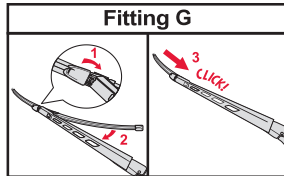

FLATBLADES: OE-ERSATZ

RETROFIT-FLATBLADES