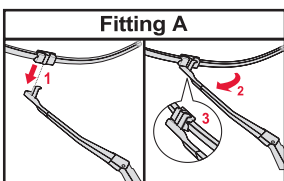

Spazzole posteriori

I

Spazzole Flat

SPAZZOLE FLAT: SOSTITUZIONE OE

SPAZZOLE FLAT: INSTALLAZIONE POSTERIORE

I

Spazzole Hybrid

How to detach the old blade	Place the wiper arm over the picture to determine the size	How to change the clip	How to install the blade
<p>1</p>  <p>Pull up</p> <p>2</p> 	<p>Place the wiper arm over the picture to determine the size</p>  <p>7 mm</p> <p>9x3=>No need to change clip (Go to "How to install blade")</p>  <p>11 mm</p> <p>9x4=>Change to attached adaptor (Go to "How to change clip")</p>	<p>1</p>  <p>9x4 Clip</p> <p>First check if the clip is inside the package.</p> <p>2</p>  <p>Holder</p> <p>Clip</p> <p>Push here (both sides).</p> <p>3</p>  <p>Pull the holder upward and pinch the clip tip with your thumb and forefinger.</p> <p>4</p>  <p>Lift up the holder while pushing the tip from both sides to avoid the holder releasing from the clip. Next, pull up the holder.</p> <p>5</p>  <p>Blade without clip.</p> <p>6</p>  <p>Gutter</p> <p>Opening for rivet</p> <p>Guide pin</p> <p>Insert the guide pins inside the blade into the gutter of the clip.</p> <p>7</p>  <p>Push down the clip on the rivet of the blade until you can hear a "click" sound. Please follow this instruction to avoid clip damage.</p>	<p>1</p>  <p>Lift up the holder portion.</p> <p>2</p>  <p>1</p> <p>2</p> <p>Insert the arm in the clip while pushing the wiper rubber. Then rotate the blade.</p> <p>3</p>  <p>Pull up the blade to fit into the arm.</p> <p>4</p>  <p>Push holder until "click" sound. Check if the blade is installed properly.</p>