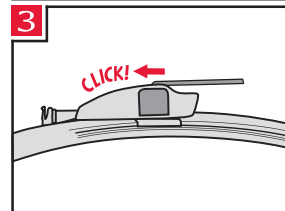

FLAT BLADES: RETROFIT

Wiper Blades | Fitting instructions

GB

Hybrid Blades

<p>How to detach the old blade</p> <ol style="list-style-type: none">   <p>How to attach the new blade</p> <ol style="list-style-type: none">    	<p>Place the wiper arm over the picture to determine the size</p>  <p>7 mm 9x3=>No need to change clip (Go to "How to install blade")</p> <p>11 mm 9x4=>Change to attached adaptor (Go to "How to change clip")</p>	<p>How to change the clip</p> <ol style="list-style-type: none">        	<p>How to install the blade</p> <ol style="list-style-type: none">    
---	---	--	--