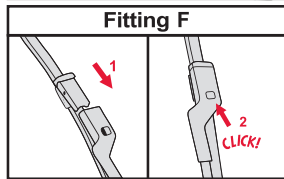

Standard Blades

STANDARD BLADE WITH MULTICLIP	STANDARD BLADE BAYONET AND HOOK CONNECTOR	STANDARD BLADE WITH TWIN-SCREW CONNECTOR	
<p data-bbox="148 459 346 526">How to replace the blade</p> <p data-bbox="148 537 231 571">Hook</p>  <p data-bbox="148 1097 280 1153">Multi Clip 9x3 mm 9x4 mm</p>	<p data-bbox="479 459 677 526">How to replace the blade</p> <p data-bbox="479 537 627 571">Bayonet</p>  <p data-bbox="479 985 611 1030">A Hook</p>  <p data-bbox="479 1456 611 1500">B Hook</p> 	<p data-bbox="809 459 1007 526">How to replace the blade</p> <p data-bbox="809 537 958 571">Twin-screw</p> 	<p data-bbox="1139 459 1338 526">How to replace the blade</p> <p data-bbox="1139 537 1288 571">Twin-screw</p> 

FLAT BLADES: RETROFIT

Wiper Blades | Fitting instructions

GB

Hybrid Blades

<p>How to detach the old blade</p> <ol style="list-style-type: none">   <p>How to attach the new blade</p> <ol style="list-style-type: none">    	<p>Place the wiper arm over the picture to determine the size</p>  <p>7 mm 9x3=>No need to change clip (Go to "How to install blade")</p> <p>11 mm 9x4=>Change to attached adaptor (Go to "How to change clip")</p>	<p>How to change the clip</p> <ol style="list-style-type: none">        	<p>How to install the blade</p> <ol style="list-style-type: none">    
---	---	--	--