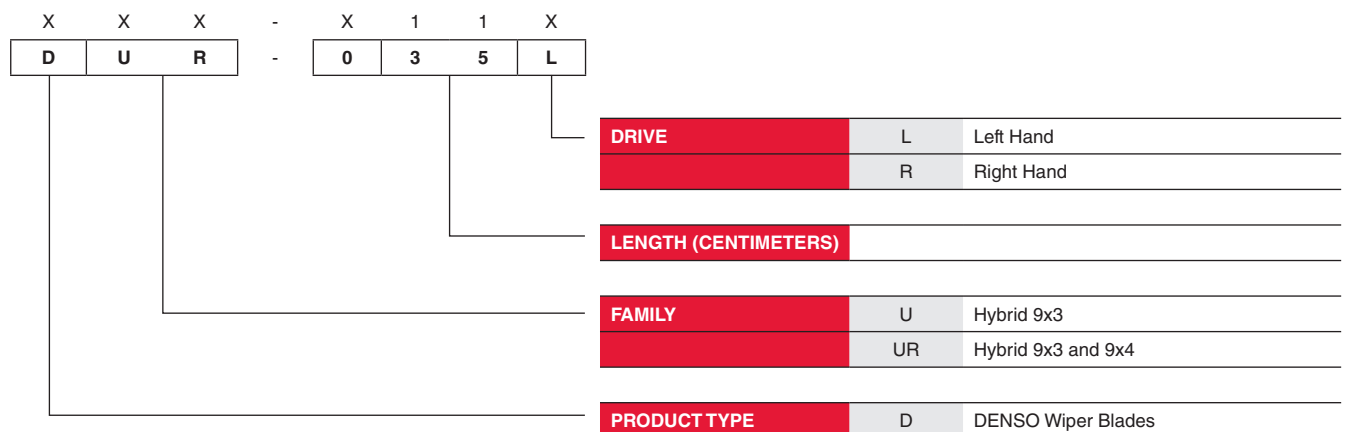

Wiper Blades | Identification Table

GB

Wiper Blade Part Number Key

Flat Blades

Hybrid Blades

Wiper Blades

Fitting instructions

GB