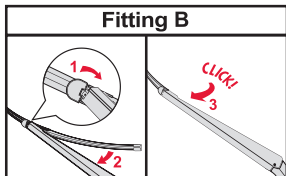

FLATBLADES: OE-ERSATZ

RETROFIT-FLATBLADES