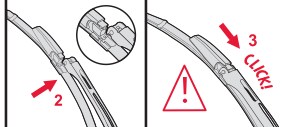

Spazzole posteriori

I

Spazzole Flat

SPAZZOLE FLAT: SOSTITUZIONE OE

SPAZZOLE FLAT: INSTALLAZIONE POSTERIORE

I

Spazzole Hybrid

How to detach the old blade	Place the wiper arm over the picture to determine the size	How to change the clip	How to install the blade
<p>1</p>  <p>Pull up</p> <p>2</p> 	<p>Place the wiper arm over the picture to determine the size</p>  <p>7 mm</p> <p>9x3=>No need to change clip (Go to "How to install blade")</p>  <p>11 mm</p> <p>9x4=>Change to attached adaptor (Go to "How to change clip")</p>	<p>1</p>  <p>9x4 Clip</p> <p>First check if the clip is inside the package.</p> <p>2</p>  <p>Holder</p> <p>Clip</p> <p>Push here (both sides).</p> <p>3</p>  <p>Pull the holder upward and pinch the clip tip with your thumb and forefinger.</p> <p>4</p>  <p>Lift up the holder while pushing the tip from both sides to avoid the holder releasing from the clip. Next, pull up the holder.</p> <p>5</p>  <p>Blade without clip.</p> <p>6</p>  <p>Gutter</p> <p>Opening for rivet</p> <p>Guide pin</p> <p>Insert the guide pins inside the blade into the gutter of the clip.</p> <p>7</p>  <p>Push down the clip on the rivet of the blade until you can hear a "click" sound. Please follow this instruction to avoid clip damage.</p>	<p>1</p>  <p>Lift up the holder portion.</p> <p>2</p>  <p>1</p> <p>2</p> <p>Insert the arm in the clip while pushing the wiper rubber. Then rotate the blade.</p> <p>3</p>  <p>Pull up the blade to fit into the arm.</p> <p>4</p>  <p>Push holder until "click" sound. Check if the blade is installed properly.</p>