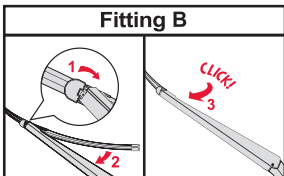

Spazzole posteriori

I

Spazzole Flat

SPAZZOLE FLAT: SOSTITUZIONE OE

SPAZZOLE FLAT: INSTALLAZIONE POSTERIORE

I

Spazzole Hybrid

How to detach the old blade	Place the wiper arm over the picture to determine the size	How to change the clip	How to install the blade
<p>1</p>  <p>Pull up</p> <p>2</p> 	<p>Place the wiper arm over the picture to determine the size</p>  <p>7 mm</p> <p>9x3=>No need to change clip (Go to "How to install blade")</p>  <p>11 mm</p> <p>9x4=>Change to attached adaptor (Go to "How to change clip")</p>	<p>1</p>  <p>9x4 Clip</p> <p>First check if the clip is inside the package.</p> <p>2</p>  <p>Holder</p> <p>Clip</p> <p>Push here (both sides).</p> <p>3</p>  <p>Pull the holder upward and pinch the clip tip with your thumb and forefinger.</p> <p>4</p>  <p>Lift up the holder while pushing the tip from both sides to avoid the holder releasing from the clip. Next, pull up the holder.</p> <p>5</p>  <p>Blade without clip.</p> <p>6</p>  <p>Gutter</p> <p>Opening for rivet</p> <p>Guide pin</p> <p>Insert the guide pins inside the blade into the gutter of the clip.</p> <p>7</p>  <p>Push down the clip on the rivet of the blade until you can hear a "click" sound. Please follow this instruction to avoid clip damage.</p>	<p>1</p>  <p>Lift up the holder portion.</p> <p>2</p>  <p>1</p> <p>2</p> <p>Insert the arm in the clip while pushing the wiper rubber. Then rotate the blade.</p> <p>3</p>  <p>Pull up the blade to fit into the arm.</p> <p>4</p>  <p>Push holder until "click" sound. Check if the blade is installed properly.</p>