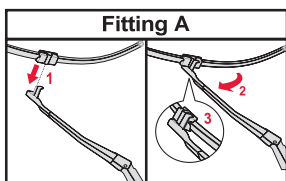

Standard Blades

STANDARD BLADE WITH MULTICLIP	STANDARD BLADE BAYONET AND HOOK CONNECTOR	STANDARD BLADE WITH TWIN-SCREW CONNECTOR	
<p data-bbox="148 459 346 526">How to replace the blade</p> <p data-bbox="148 537 231 571">Hook</p>  <p data-bbox="148 1097 280 1153">Multi Clip 9x3 mm 9x4 mm</p>	<p data-bbox="479 459 677 526">How to replace the blade</p> <p data-bbox="479 537 627 571">Bayonet</p>  <p data-bbox="479 985 611 1030">A Hook</p>  <p data-bbox="479 1456 611 1500">B Hook</p> 	<p data-bbox="809 459 1007 526">How to replace the blade</p> <p data-bbox="809 537 958 571">Twin-screw</p> 	<p data-bbox="1139 459 1338 526">How to replace the blade</p> <p data-bbox="1139 537 1288 571">Twin-screw</p> 

FLAT BLADES: RETROFIT

Wiper Blades | Fitting instructions

GB

Hybrid Blades

<p>How to detach the old blade</p> <ol style="list-style-type: none">   <p>How to attach the new blade</p> <ol style="list-style-type: none">    	<p>Place the wiper arm over the picture to determine the size</p>  <p>7 mm 9x3=>No need to change clip (Go to "How to install blade")</p> <p>11 mm 9x4=>Change to attached adaptor (Go to "How to change clip")</p>	<p>How to change the clip</p> <ol style="list-style-type: none">        	<p>How to install the blade</p> <ol style="list-style-type: none">    
---	---	--	--